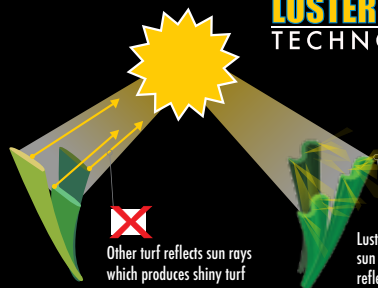

FEATURED BENEFITS

- ✓ *Tri Color Effect - Blends 3 uniquely different tones of green: Field/Apple/Olive, replicating the color of real grass better than all the other turf products.*
- ✓ *Low Luster Fiber - Use of a low luster Polyethylene resins incorporate all the UV inhibitors of other higher gloss fibers currently in the market place. These inhibitors offer uncompromised resistance to UV exposure which result in a natural looking blade that will perform.*
- ✓ *The Mini-S Blade fiber is one of our top performers. The S-shape eliminates weak points in the yarn creating an unprecedented split resistance.*
- ✓ *High Bulk Thatch - Due to the high bulk thatch yarn, turf will stand straight up and bounce back when compressed.*
- ✓ *Eternal Flow offers the best drainage while still allowing for traditional installation methods.*
- ✓ *Eternal Flow's wide gauge second layer primary backing creates small opening void of coating. These small openings allow liquids to pass through the backing while the coating still manages to encapsulate each backstitch of tufted yarn resulting in high strength tuft bind.*
- ✓ *Additionally, Eternal Flow includes traditional hole punch giving it additional drainage performance.*

MINI S-BLADE
TRI-COLOR
TECHNOLOGY

 **eternity turf™**

LUSTER GUARD™
TECHNOLOGY

ETERNAL FLOW
BACKING

ETERNITYTURF.COM