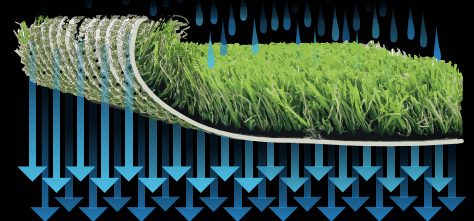

FEATURED BENEFITS

- ✓ *Tri Color Effect - Blends 3 uniquely different tones of green: Field/Apple/Olive, replicating the color of real grass better than all the other turf products.*
- ✓ *Low Luster Fiber - Use of a low luster Polyethylene resins incorporate all the UV inhibitors of other higher gloss fibers currently in the market place. These inhibitors offer uncompromised resistance to UV exposure which result in a natural looking blade that will perform.*
- ✓ *The Mini-S Blade fiber is one of our top performers. The S-shape eliminates weak points in the yarn creating an unprecedented split resistance.*
- ✓ *High Bulk Thatch - Due to the high bulk thatch yarn, turf will stand straight up and bounce back when compressed.*
- ✓ *Eternal Flow offers the best drainage while still allowing for traditional installation methods.*
- ✓ *Eternal Flow's wide gauge second layer primary backing creates small opening void of coating. These small openings allow liquids to pass through the backing while the coating still manages to encapsulate each backstitch of tufted yarn resulting in high strength tuft bind.*
- ✓ *Additionally, Eternal Flow includes traditional hole punch giving it additional drainage performance.*

MINI S-BLADE
TRI-COLOR
TECHNOLOGY

 **eternity turf™**

LUSTER GUARD™
TECHNOLOGY

ETERNAL FLOW
BACKING

ETERNITYTURF.COM